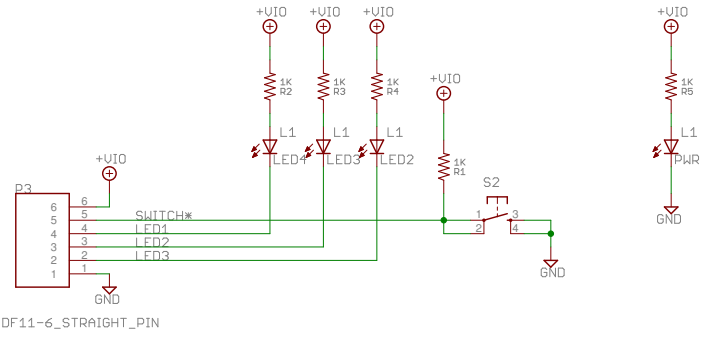

Reset Switch

Engimusing LLC	
TITLE: DF11 RESET SWITCH & LEDS	
Released under the Creative Commons Attribution Share-Alike 4.0 License https://creativecommons.org/licenses/by-sa/4.0/	
Date: 3/17/17 4:04 PM	REV: B Sheet: 1/1