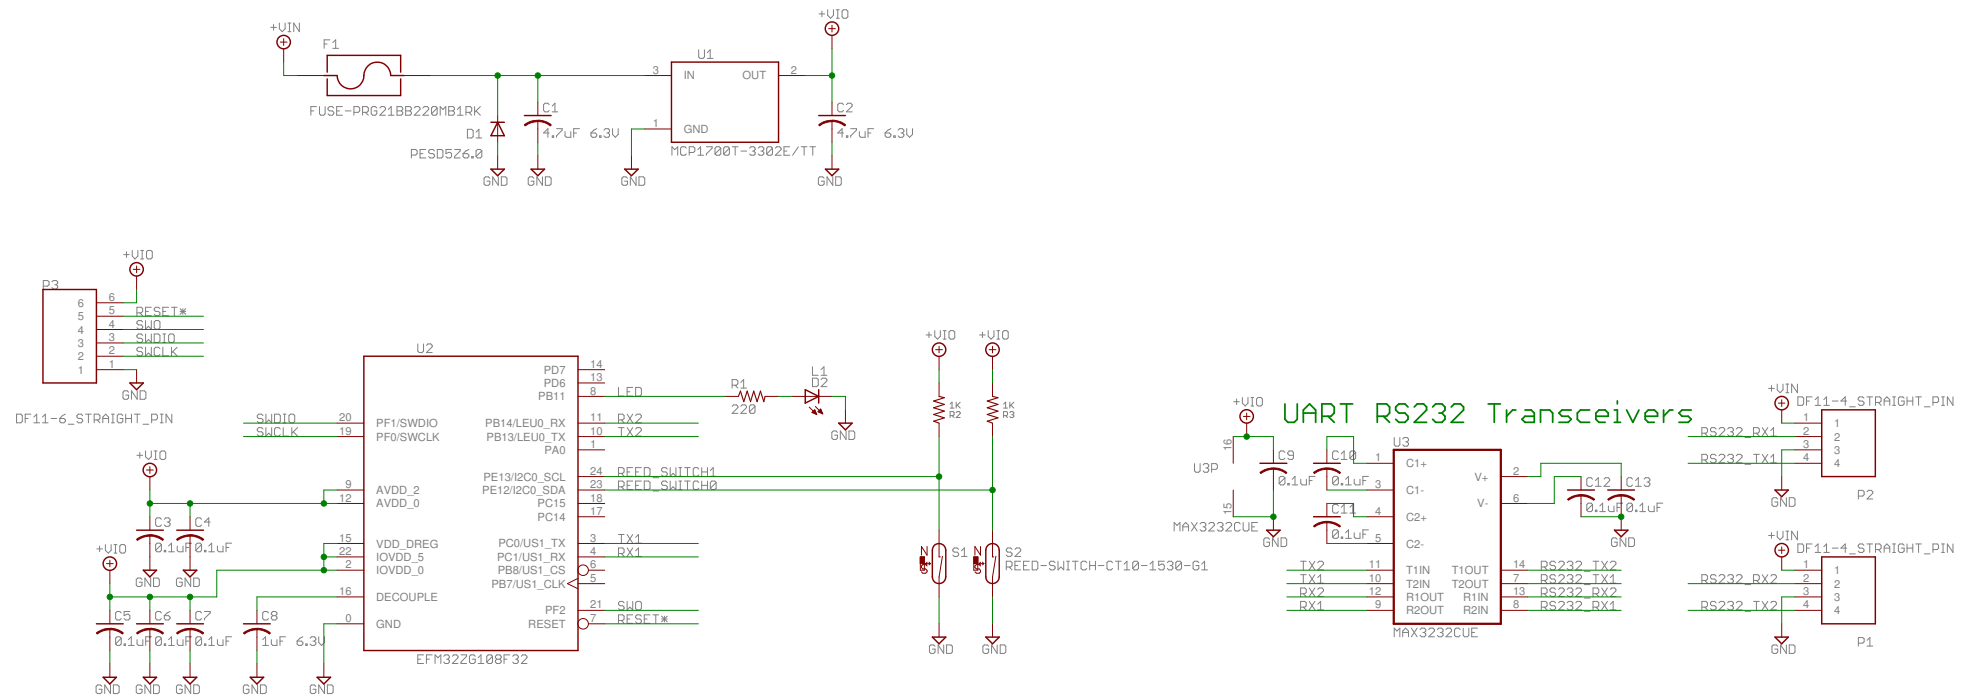

# Reed Switch RS232x2

Engimusing LLC

TITLE: REEDSW\_DUALx2\_C

Released under the Creative Commons Attribution Share-Alike 4.0 License  
<https://creativecommons.org/licenses/by-sa/4.0/>

REV: C

Date: 3/17/17 5:02 PM

Sheet: 1/1