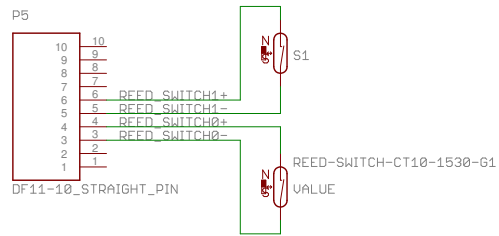

# Reed Switch DF11

Engimusing LLC

TITLE: Reed Switch Dual DF11

Released under the Creative Commons  
Attribution Share-Alike 4.0 License  
<https://creativecommons.org/licenses/by-sa/4.0/>

REV: D

Date: 3/17/17 4:57 PM

Sheet: 1/1